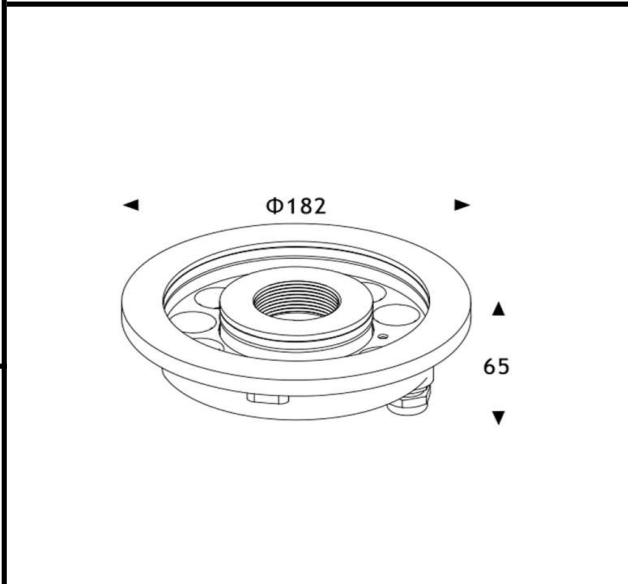

Sovitron Interior Pvt.Ltd.

Model Name	EDGE-4092 / DL-OBL-4092-18
Description	UNDER WATER LIGHT (DONUT)

Technical description	Image
-----------------------	-------

Dimension	Dia=182mm H=65mm
Frame	Aluminum die cast
Color Tempertaure	4000K
Power	18W
Total Luminous Flux	1170 lm
Efficacy	65 lm/W
IP rating	68
Color Rendering	≥80
Mounting	Recessed
Optics	Clear glass
Dimming	NON-Dimmable
Operating Voltage	DC24V
Standard Lifetime	L70 minimum at 50,000 burning hours

Dimension diagram

Remarks:-

Address: Plot #7 Saroorpur-Nangla Industrial Area,Ballabgarh-Sohna Road,Faridabad-121005
Email: info@sovitron.com